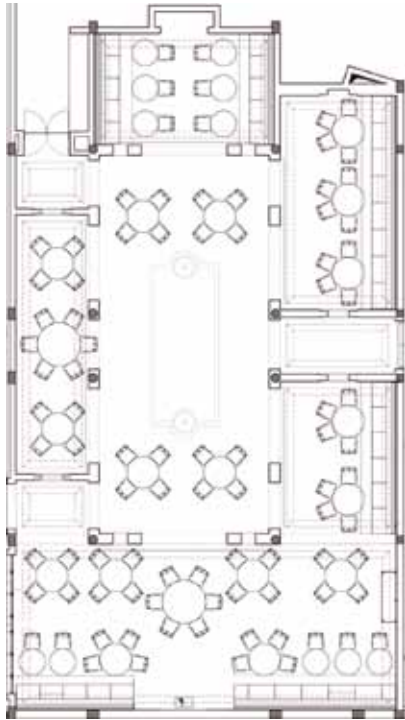

JANA

moroccan lebanese
restaurant

ORIENTAL SPIRIT

LOCATION

AIRPORT: 6 KM, 8 MIN.
CITY CENTRE: 4.5 KM, 5 MIN.
GOLFS: ROYAL, AMELKIS
AT 15 MIN.
JAMAA EL FNA SQUARE, MEDINA,
HIVERNAGE AT 10 MIN.
PALMGROVE AT 10 MIN.

CONTACT

SALES DEPARTMENT
TEL. +212 6 61 10 28 95
TÉL. +212 6 73 08 21 75
BOUCHRA@PACHAMARRAKECH.COM
SALES3@PACHAMARRAKECH.COM

BD. MOHAMED VI,
ZONE HOTELIERE DE L'AGUEDAL
MARRAKESH, MOROCCO
TEL. + 212 524 38 84 00
FAX + 212 524 37 54 44
WWW.SAKA-GROUP.COM