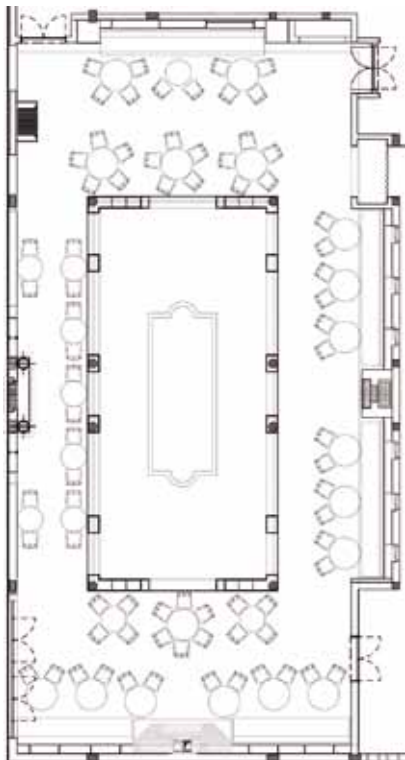

JANA

moroccan lebanese
restaurant

ORIENTAL SPIRIT

LOCATION

AIRPORT: 6 KM, 8 MIN.
CITY CENTRE: 4.5 KM, 5 MIN.
GOLFS: ROYAL, AMELKIS
AT 15 MIN.
JAMAA EL FNA SQUARE, MEDINA,
HIVERNAGE AT 10 MIN.
PALMGROVE AT 10 MIN.

CONTACT

SALES DEPARTMENT
TEL. +212 6 61 10 28 95
TÉL. +212 6 73 08 21 75
BOUCHRA@PACHAMARRAKECH.COM
SALES3@PACHAMARRAKECH.COM

BD. MOHAMED VI,
ZONE HOTELIERE DE L'AGUEDAL
MARRAKESH, MOROCCO
TEL. + 212 524 38 84 00
FAX + 212 524 37 54 44
WWW.SAKA-GROUP.COM