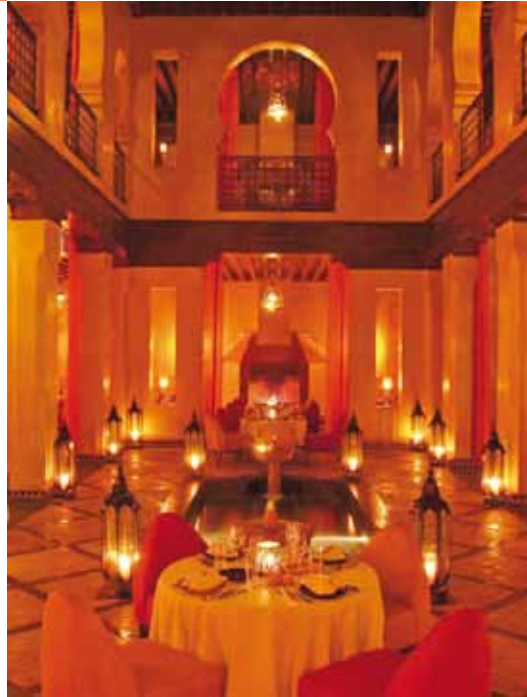

JANA

moroccan lebanese
restaurant

ORIENTAL SPIRIT

LOCATION

AIRPORT: 6 KM, 8 MIN.
CITY CENTRE: 4.5 KM, 5 MIN.
GOLFS: ROYAL, AMELKIS
AT 15 MIN.
JAMAA EL FNA SQUARE, MEDINA,
HIVERNAGE AT 10 MIN.
PALMGROVE AT 10 MIN.

CONTACT

SALES DEPARTMENT
TEL. +212 6 61 10 28 95
TÉL. +212 6 73 08 21 75
BOUCHRA@PACHAMARRAKECH.COM
SALES3@PACHAMARRAKECH.COM

BD. MOHAMED VI,
ZONE HOTELIERE DE L'AGUEDAL
MARRAKESH, MOROCCO
TEL. + 212 524 38 84 00
FAX + 212 524 37 54 44
WWW.SAKA-GROUP.COM